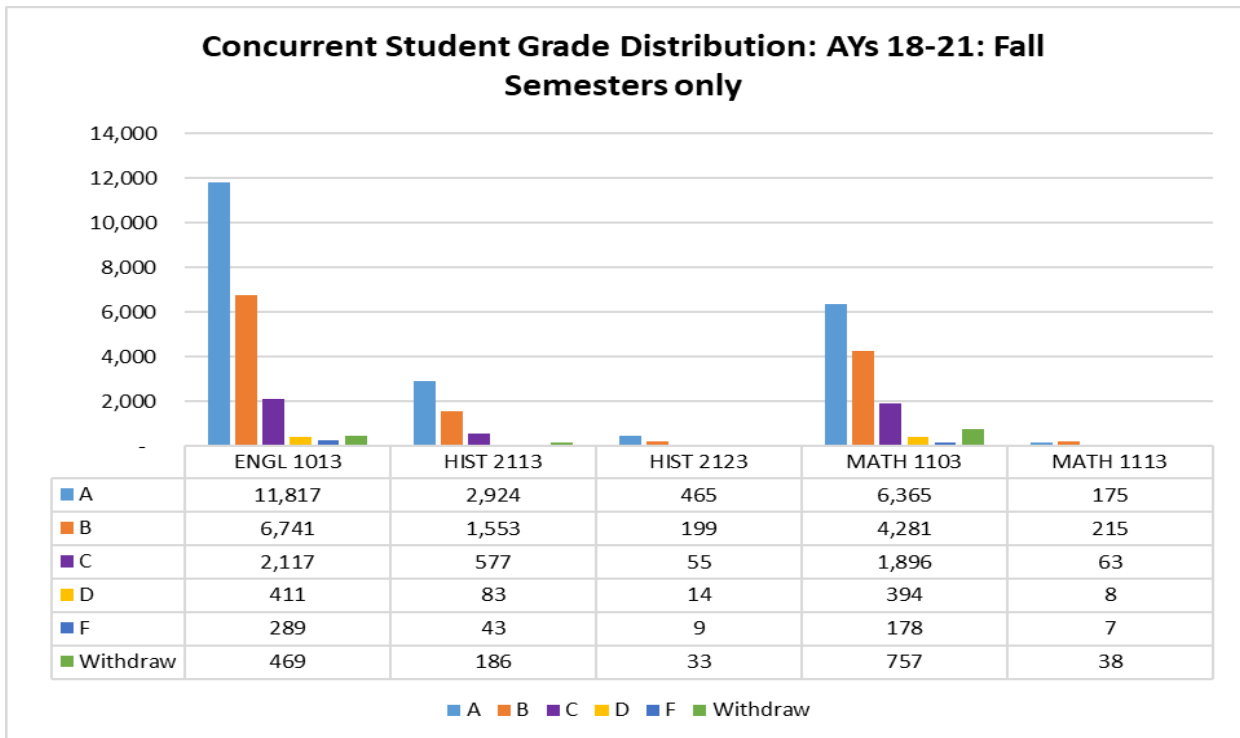

Figure 3.7. Concurrent Grade Distribution by Course Type.

**Student Grades by Gateway Courses.** Gateway courses are identified as general education courses in math, English, reading, or an ADHE approved terminal subject area course that is listed in the Arkansas Course Transfer System. For this section, the following gateway courses in math, English, and History were selected respectively: College Algebra (MATH 1103), Quantitative Literacy (MATH 1113), English Composition I (ENGL 1013), and United States History I and II (HIST 2113, 2123). Based on gateway course classification, the majority of all student grades issued as an A, B, or C composed at least 90% of the grade distribution.