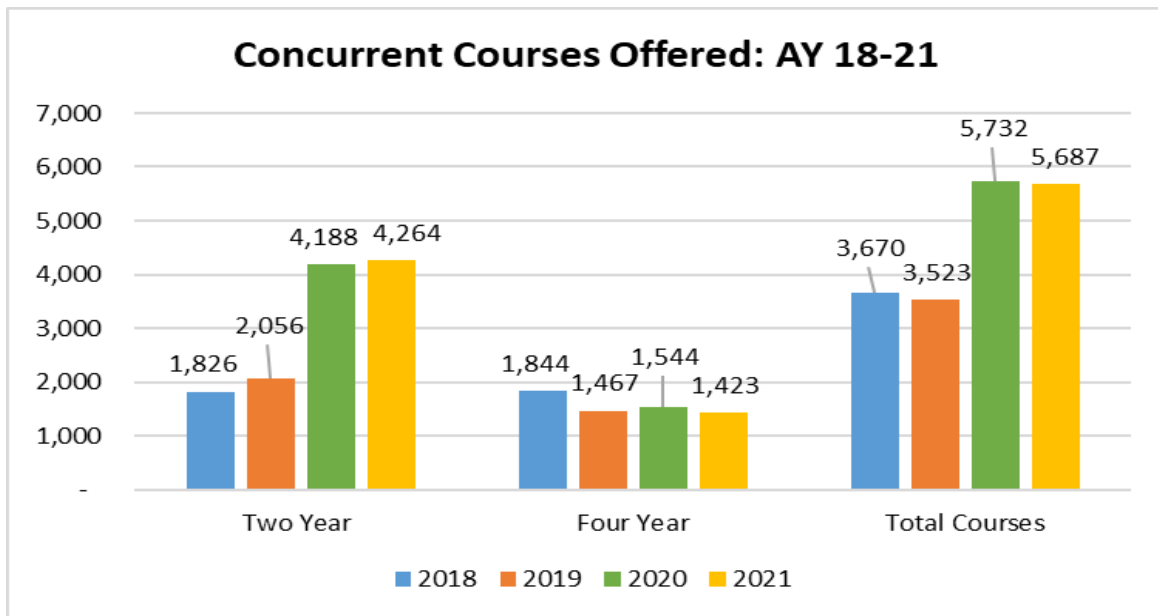

Figure 3.1. High School Enrollment Rates in Arkansas Public Colleges & Universities

**Concurrent Course Breakdown**

**Concurrent Course Offerings.** Figure 3.2 below details the number of concurrent courses offered from AY 18 to AY 21. During the first two years, concurrent course offerings remained steady until a sudden increase in AY 20 and slight decline in AY 21. When examined by institutional type, concurrent course offerings remained stable at the four-year institutions whereas concurrent offerings notably increased each year at the two-year institutions.