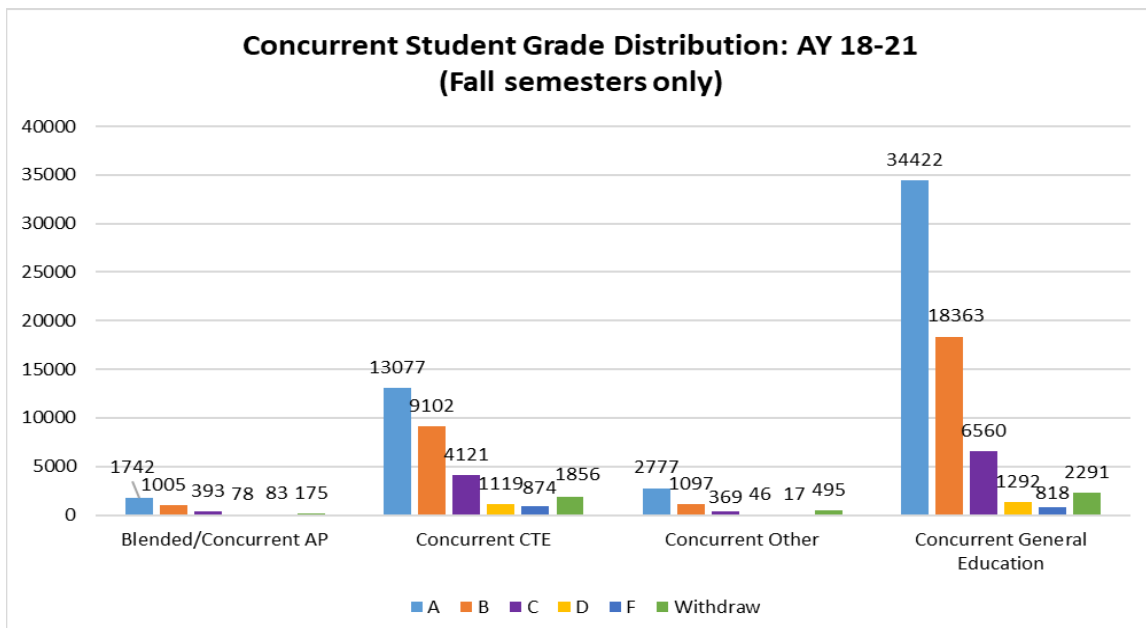

**Student Grades by Course Type.** When viewing student grades by concurrent course type, the majority of student grades issued were either an A, B, or C. For concurrent general education and blended AP courses, those letter grades composed of 93% and 90% of the grade distributions respectively whereas in concurrent CTE courses, those grades made up 87% of the distribution.