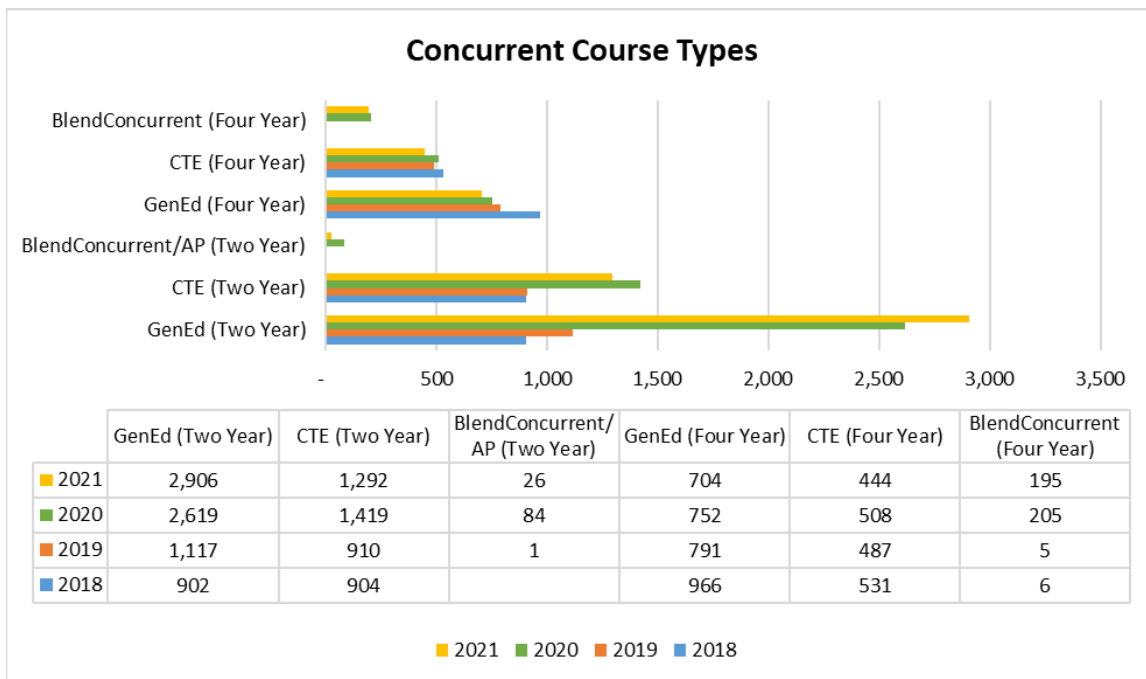

**Two-Year Institutions.** At the two-year institutions, the majority of courses offered are general education courses (ACTS) (68%) followed by CTE courses (30%). Notably, the percentage of CTE courses in relation to the total number of concurrent courses offered has declined by 19% over the past four years.