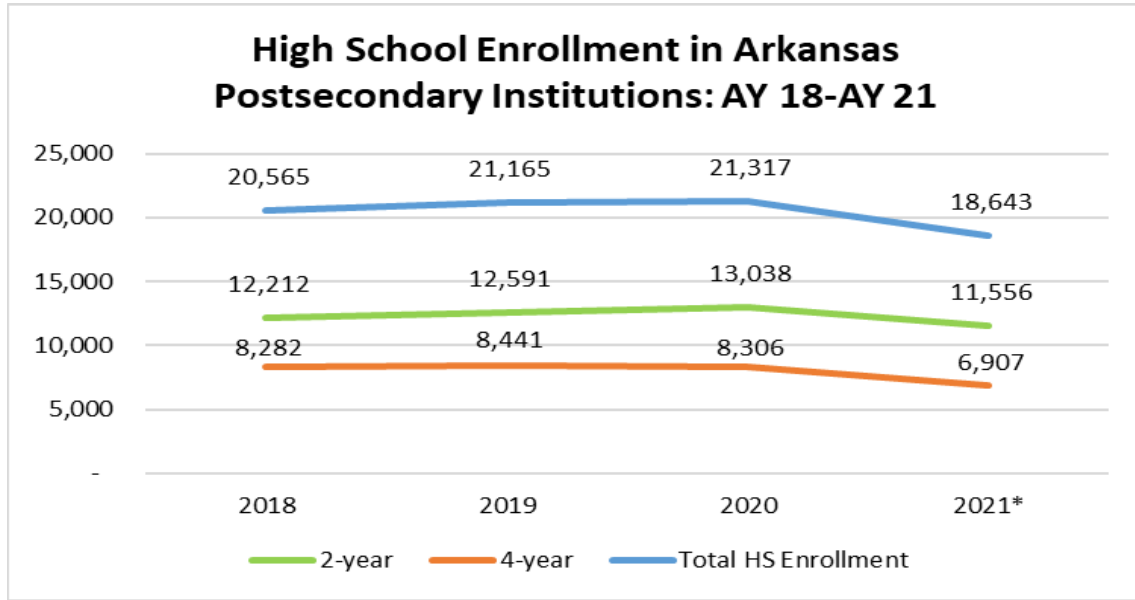

### **STATE OF CONCURRENT EDUCATION IN ARKANSAS**

After gains in total postsecondary enrollment over the past three years, total high school enrollment in public college and universities decreased as shown in Figure 3.1. Both two and four-year institutions had enrollment decreases of 11% and 17% respectively. The percentage of high school enrollment in college and universities in relation to total postsecondary enrollment also decreased after three consecutive years of increases. High school enrollment represents 6.7% of the total student enrollment at four-year institutions and 22.5% at two-year institutions.