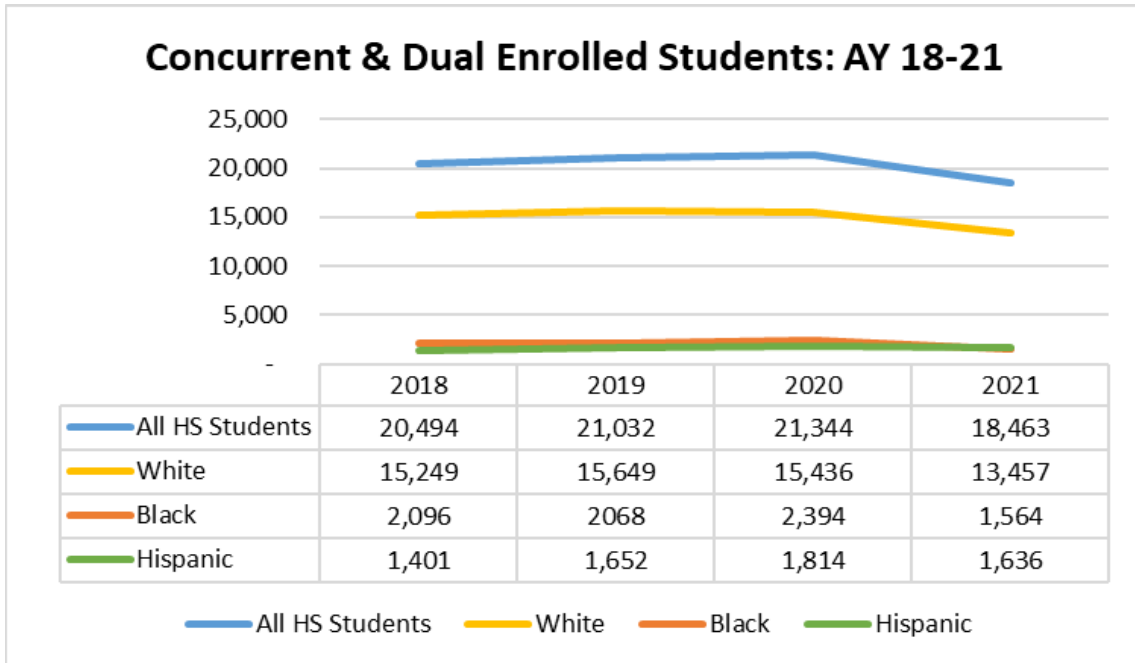

**Race/Ethnicity.** The majority of students who have taken concurrent or dual enrollment at Arkansas public institutions in AY 21 have been White students (73%) followed by Hispanic (9%) and African-American students (8%) as noted in Figure 3.4.